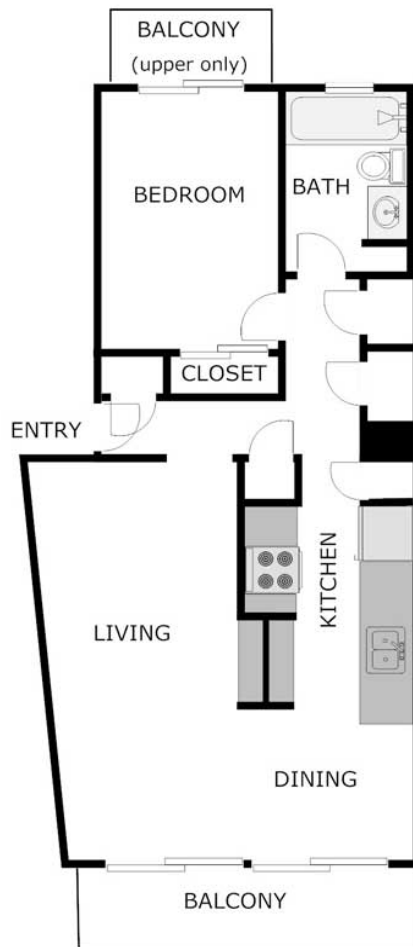

## 1 Bedroom 1 Bath Apartment

680 Sq. Ft.

RENT

DEPOSIT

DATE AVAILABLE

NOTES

Summitlakeapartmentliving.com

relax, enjoy, live!